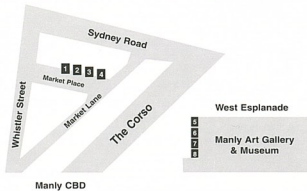

FRAMEWORKS A PUBLIC ART PROJECT IN MANLY

1-4 Market Place, north wall

5-8 Manly Art Gallery & Museum

Illustrators From Pen to Pixel

Artist and curator Angela van Boxtel explores the visual language of illustration whose primary function is to accompany and enhance text-based information like stories, poems or articles on any subject.

ARTISTS ARE ANGELA VAN BOXTEL, LARA ALLPORT, JULIE NETTLETON, SAFFRON CRAIG, HUNG LIN, CHERYL ORSINI, SIMON SWINGLER AND ALISSA STYTSENKO. THE ARTWORKS ARE PRESENTED IN MANLY COUNCIL'S FRAMEWORKS OUTDOOR GALLERY PROJECT.

You are invited to the launch as part of the Manly Arts Festival
Friday 3 September 2010, 6 - 8pm
at Manly Art Gallery & Museum

Exhibition dates
3 September 2010 - 6 March 2011

Artists' Talk
3pm, Sunday 12 September 2010
Join curator Angela van Boxtel and artists for a talk about the ideas and artworks.

Communities
arts nsw

Cover image:
Angela van Boxtel,
Shopping for pink dreams
www.angelavanboxtel.com

T: 02 9976 1420
F: 02 9948 6938
artgallery@manly.nsw.gov.au
www.manly.nsw.gov.au/gallery